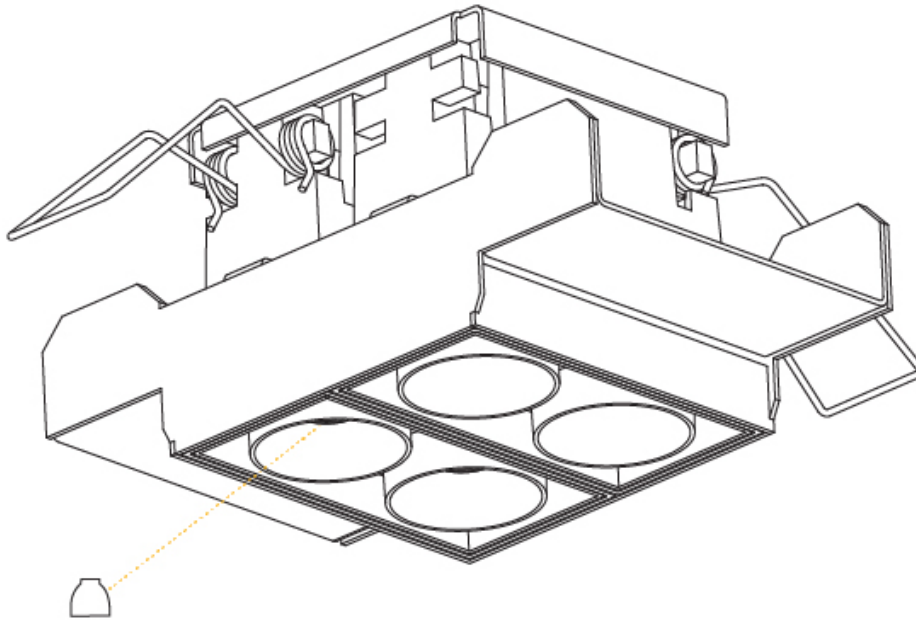

MAGIQ 2X2 CELL TRIMLESS

A35618-

PROJECT

TYPE

SPECIFIER

QUANTITY

DATE